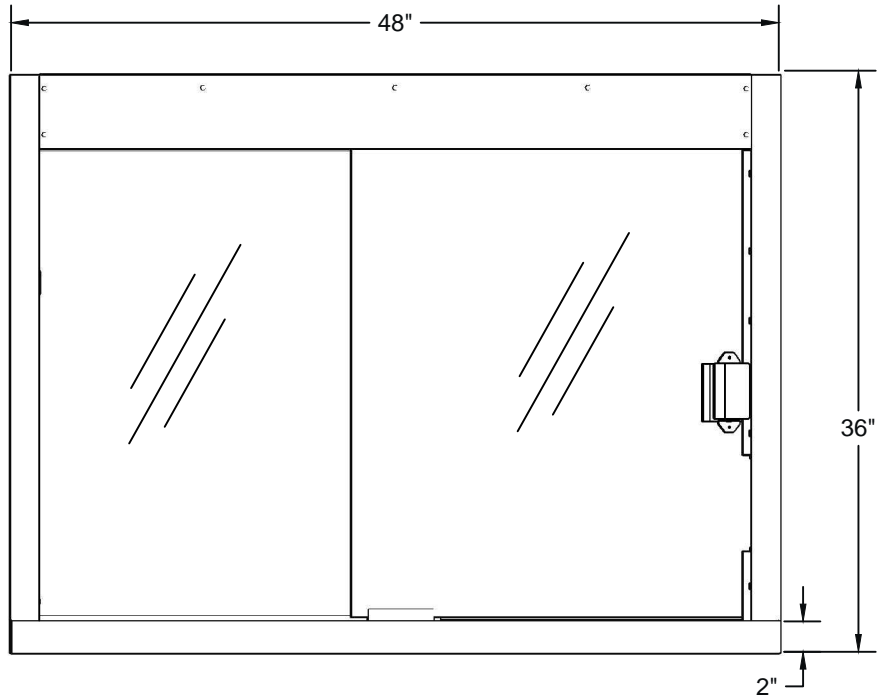

Interior View

Top View

General Notes

Actual Dimension

48"(W) x 36"(H)

Rough Opening

48-1/2"(W) x 36-1/2"(H)

Glazing Options