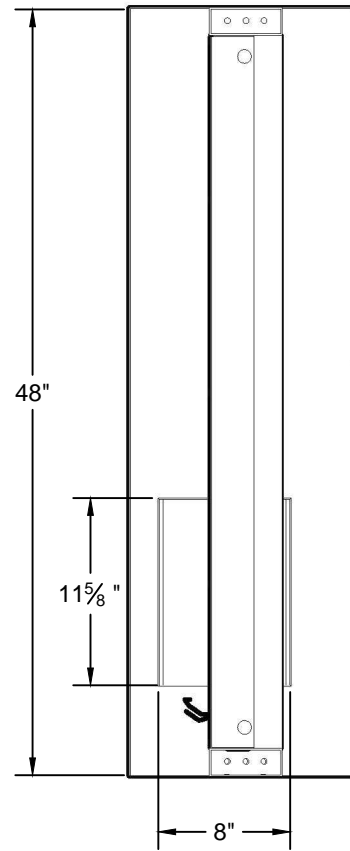

Interior View

Top View

General Notes

Actual Dimension

48"(W) x 36"(H)

Rough Opening

48-1/2"(W) x 36-1/2"(H)

Glazing Options