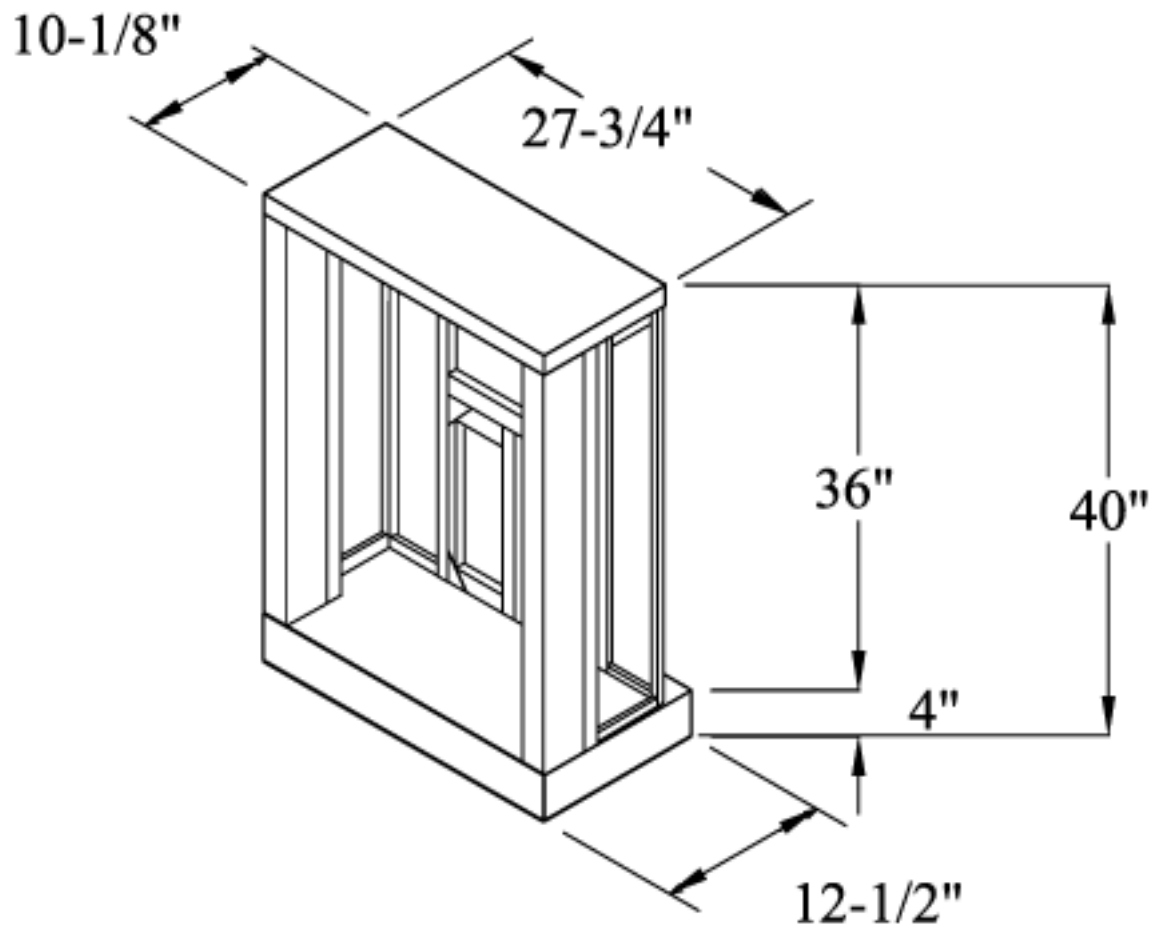

Rough Opening: 28-1/8" (W) X 40-3/8" (H)
Actual Dimension: 27-3/4" (W) X 40" (H)
Service Opening: PW-3 14-1/4" X 18-1/4" PW-4 14-1/4" X 24-1/4"

NOTE: THIS DRAWING EMBODIES A CONFIDENTIAL PROPRIETARY DESIGN ORIGINATED AND OWNED BY QUIKSERV CORP., AND IS SUBMITTED UNDER A CONFIDENTIAL RELATIONSHIP. ALL PATENT, MANUFACTURING, SALE RIGHTS REGARDING THE SAME ARE RESERVED EXCEPT TO THE EXTENT RIGHTS ARE EXPRESSLY GRANTED TO OTHERS. THE RECIPIENT AGREES BY ACCEPTING THESE DRAWINGS NOT TO SUPPLY OR DISCLOSE ANY INFORMATION REGARDING THEM TO ANY UNAUTHORIZED PERSON.