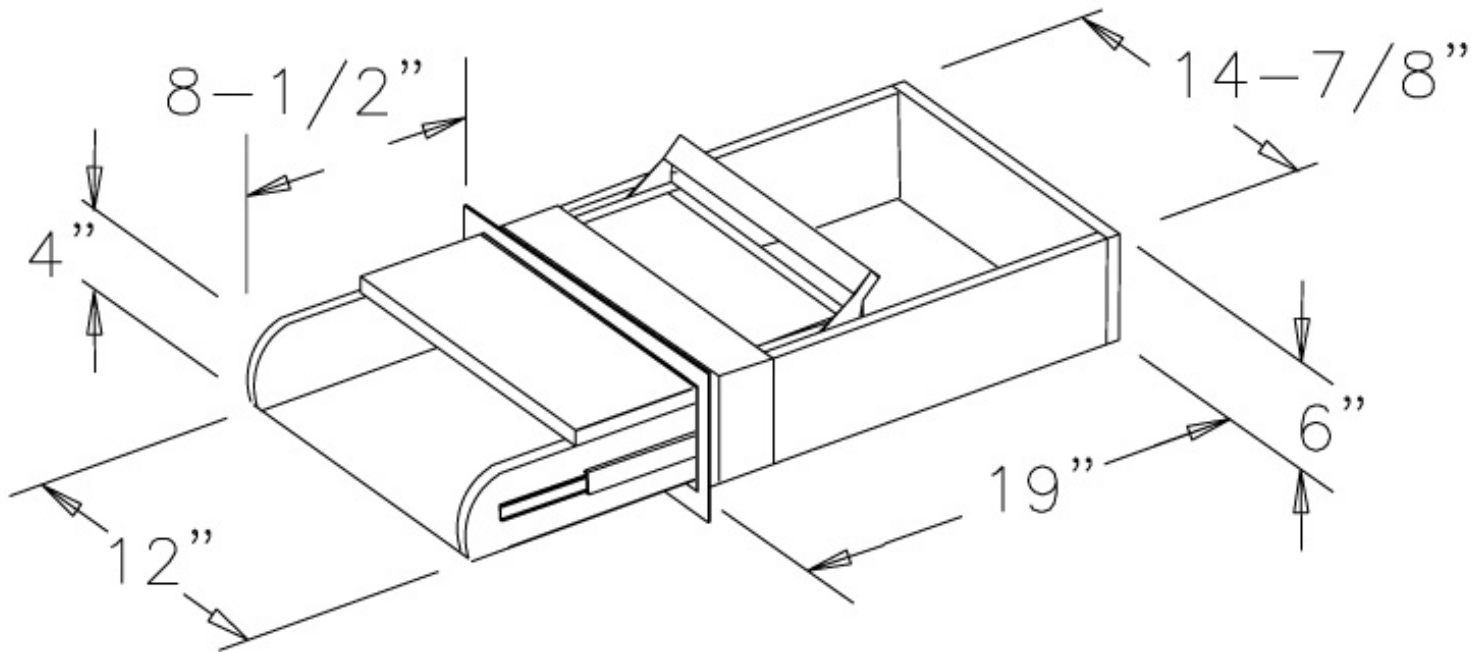

Rough Opening:
15-1/4" (W) X 6-3/8" (H)

Actual Dimension
14-7/8" (W) X 6" (H)

NOTE: THIS DRAWING EMBODIES A CONFIDENTIAL PROPRIETARY DESIGN ORIGINATED AND OWNED BY QUIKSERV CORP., AND IS SUBMITTED UNDER A CONFIDENTIAL RELATIONSHIP. ALL PATENT, MANUFACTURING, SALE RIGHTS REGARDING THE SAME ARE RESERVED EXCEPT TO THE EXTENT RIGHTS ARE EXPRESSLY GRANTED TO OTHERS. THE RECIPIENT AGREES BY ACCEPTING THESE DRAWINGS NOT TO SUPPLY OR DISCLOSE ANY INFORMATION REGARDING THEM TO ANY UNAUTHORIZED PERSON.