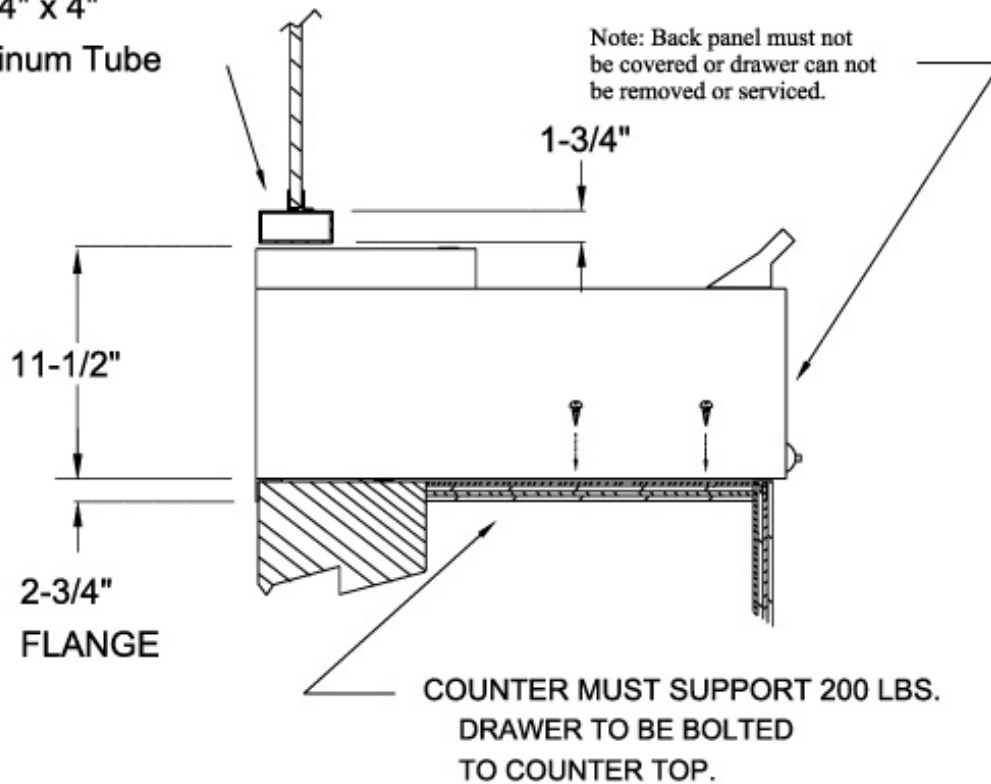

Rough Opening:
18-5/8" (W) X 11-7/8" (H)

Actual Dimension:
18-1/4" (W) X 11-1/2" (H)

1-3/4" x 4"
Aluminum Tube

Note: Back panel must not
be covered or drawer can not
be removed or serviced.

NOTE: THIS DRAWING EMBODIES A CONFIDENTIAL PROPRIETARY DESIGN ORIGINATED AND OWNED BY QUIKSERV CORP., AND IS SUBMITTED UNDER A CONFIDENTIAL RELATIONSHIP. ALL PATENT, MANUFACTURING, SALE RIGHTS REGARDING THE SAME ARE RESERVED EXCEPT TO THE EXTENT RIGHTS ARE EXPRESSLY GRANTED TO OTHERS. THE RECIPIENT AGREES BY ACCEPTING THESE DRAWINGS NOT TO SUPPLY OR DISCLOSE ANY INFORMATION REGARDING THEM TO ANY UNAUTHORIZED PERSON.