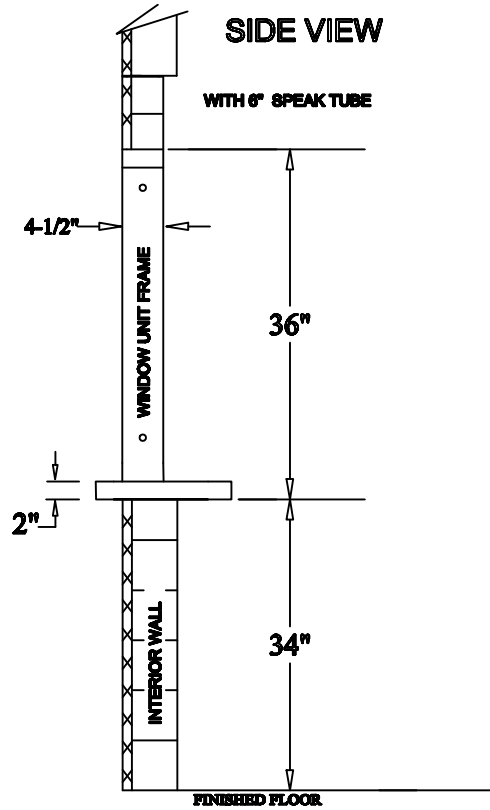

Rough Opening:

T1-24S 24-3/8" (W) X 36-3/8"(H)
T1-30S 30-3/8" (W) X 36-3/8"(H)
T1-36S 36-3/8" (W) X 36-3/8"(H)

Actual Opening:

T1-24S 24"(W) X 36"(H)
T1-30S 30"(W) X 36"(H)
T1-36S 36"(W) X 36"(H)

**T3 Aluminum Ticket Window with Natural
Voice Spacer and Stainless Base
IBE-QS-T3 Series**

*Available in Custom Sizes

NOTE: THIS DRAWING EMBODIES A CONFIDENTIAL PROPRIETARY DESIGN ORIGINATED AND OWNED BY INTERBANKX., AND IS SUBMITTED UNDER A CONFIDENTIAL RELATIONSHIP. ALL PATENT, MANUFACTURING, SALE RIGHTS REGARDING THE SAME ARE RESERVED EXCEPT TO THE EXTENT RIGHTS ARE EXPRESSLY GRANTED TO OTHERS. THE RECIPIENT AGREES BY ACCEPTING THESE DRAWINGS NOT TO SUPPLY OR DISCLOSE ANY INFORMATION REGARDING THEM TO ANY UNAUTHORIZED PERSON.

Interbank-Equipment, LLC
866-286-4400
www.interbankx.com

T3 Aluminum Ticket Window

Submitted By: Mike	Scale: n/a	Date: 12/3/2013	Sheet: TICKET WINDOW VIEWS