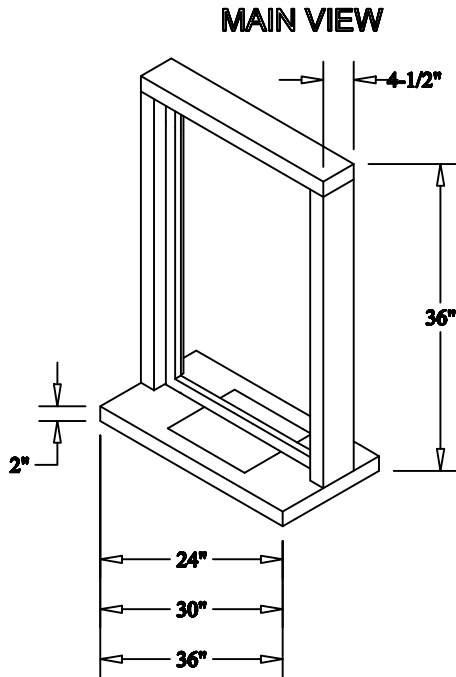

Rough Opening:

T1-24S 24-3/8" (W) X 36-3/8"(H)
T1-30S 30-3/8" (W) X 36-3/8"(H)
T1-36S 36-3/8" (W) X 36-3/8"(H)

Actual Opening:

T1-24S 24"(W) X 36"(H)
T1-30S 30"(W) X 36"(H)
T1-36S 36"(W) X 36"(H)

**T3 Aluminum Ticket Window with Natural
Voice Spacer and Stainless Base
IBE-QS-T3 Series**

*Available in Custom Sizes

NOTE: THIS DRAWING EMBODIES A CONFIDENTIAL PROPRIETARY DESIGN ORIGINATED AND OWNED BY INTERBANKX., AND IS SUBMITTED UNDER A CONFIDENTIAL RELATIONSHIP. ALL PATENT, MANUFACTURING, SALE RIGHTS REGARDING THE SAME ARE RESERVED EXCEPT TO THE EXTENT RIGHTS ARE EXPRESSLY GRANTED TO OTHERS. THE RECIPIENT AGREES BY ACCEPTING THESE DRAWINGS NOT TO SUPPLY OR DISCLOSE ANY INFORMATION REGARDING THEM TO ANY UNAUTHORIZED PERSON.

Interbank-Equipment, LLC
866-286-4400
www.interbankx.com

T3 Aluminum Ticket Window

Submitted By: Mike	Scale: n/a	Date: 12/3/2013	Sheet: TICKET WINDOW VIEWS