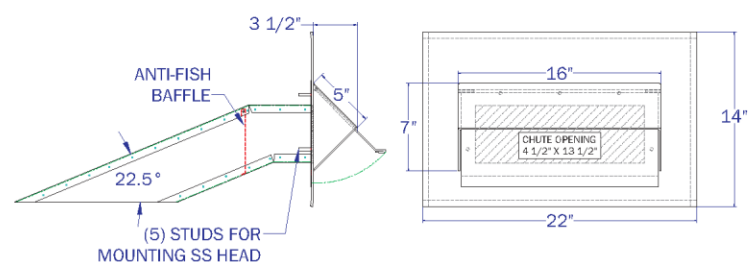

**SS HEAD &
DELIVERY CHUTE DETAIL**

WALL DEPTH ELEVATIONS

ASSUMES SAME
INTERIOR AND EXTERIOR GRADE

WALL DEPTH	C.L OF ROUGH OPENING
4" - 6"	34 15/16" - 35 3/4"
6" - 8"	35 3/4" - 36 9/16"
8" - 10"	36 9/16" - 37 7-16"
10" - 12"	37 7/16" - 38 1/4"
12" - 14"	38 1/4" - 39 1/16"
14" - 16"	39 1/16" - 39 7/8"
16" - 18"	39 7/8" - 40 3/4"
18" - 20"	40 3/4" - 41 9/16"
20" - 22"	41 9/16" - 42 3/8"
22" - 24"	42 3/8" - 43 3/16"

THE INFORMATION CONTAINED IN THIS DRAWING IS THE SOLE PROPERTY OF AMERICAN BOOK RETURNS. ANY MISUSE IN PART OR AS A WHOLE IS STRICTLY PROHIBITED BY AMERICAN SECURITY CABINETS.

Represented by:
Interbank-Exchange, LLC
Black Canyon, City, AZ 85324

TITLE
MDU_CUT SHEET

PART NAME
MODEL MDU

REV	DESCRIPTION	DATE	BY
1	FOOT PRINT IS NOW 18" X 18"	02-15-10	JRS
	RELEASE	04-23-09	JRS

TOL: UNLESS OTHERWISE SPECIFIED
ANGLES: ±1°
.XX±.030
.XXX±.010

SHEET	PART ID #	SCALE	REV
	0112	NTS	1