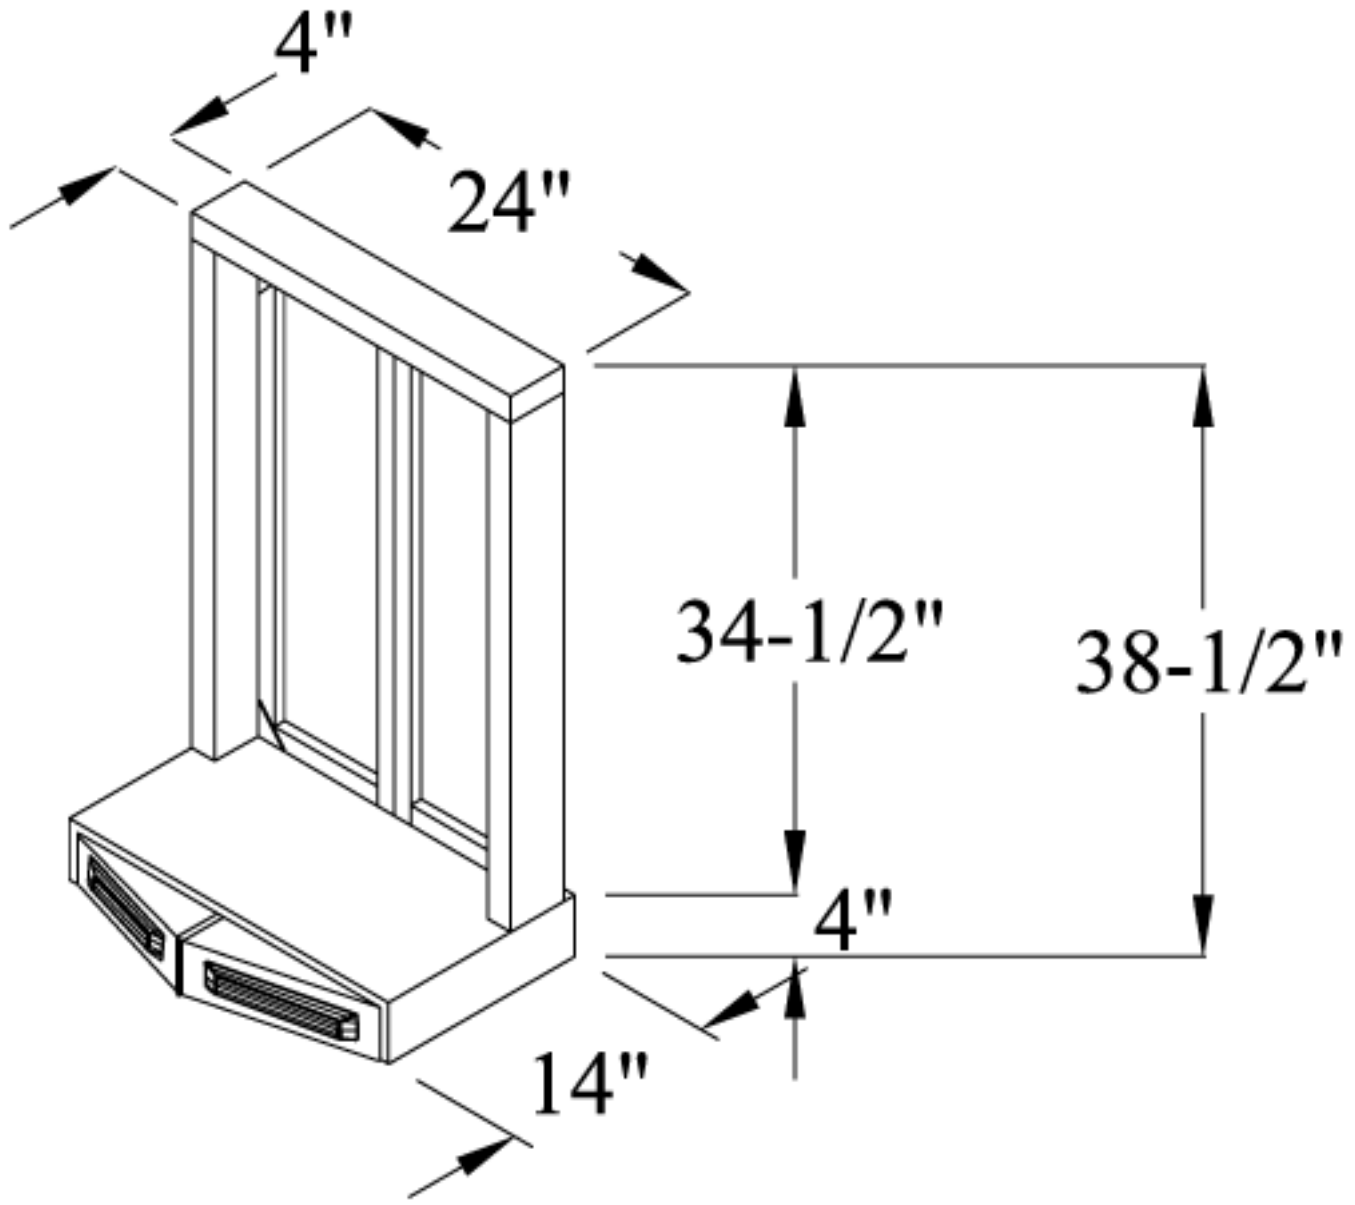

Rough Opening: 24-3/8" (W) X 38-7/8" (H)
Actual Dimension: 24"(W) X 38-1/2"(H)
Service Opening: 16"(W) X 32"(H)

NOTE: THIS DRAWING EMBODIES A CONFIDENTIAL PROPRIETARY DESIGN ORIGINATED AND OWNED BY QUIKSERV CORP., AND IS SUBMITTED UNDER A CONFIDENTIAL RELATIONSHIP. ALL PATENT, MANUFACTURING, SALE RIGHTS REGARDING THE SAME ARE RESERVED EXCEPT TO THE EXTENT RIGHTS ARE EXPRESSLY GRANTED TO OTHERS. THE RECIPIENT AGREES BY ACCEPTING THESE DRAWINGS NOT TO SUPPLY OR DISCLOSE ANY INFORMATION REGARDING THEM TO ANY UNAUTHORIZED PERSON.