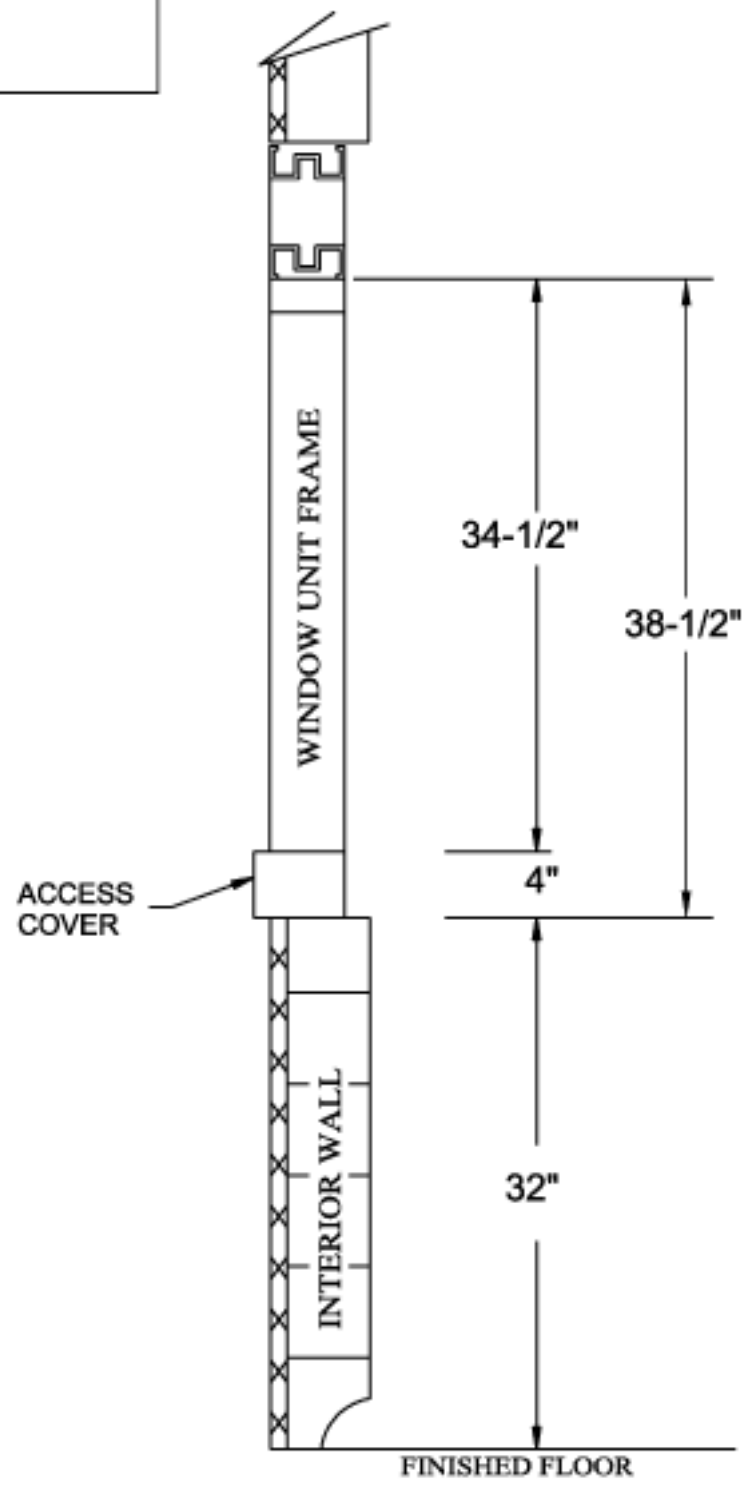

Rough Opening: 24-3/8" (W) X 38-7/8" (H)
Actual Dimension: 24" (W) X 38-1/2" (H)
Service Opening: 16" (W) X 32" (H)

NOTE: THIS DRAWING EMBODIES A CONFIDENTIAL PROPRIETARY DESIGN ORIGINATED AND OWNED BY QUIKSERV CORP., AND IS SUBMITTED UNDER A CONFIDENTIAL RELATIONSHIP. ALL PATENT, MANUFACTURING, SALE RIGHTS REGARDING THE SAME ARE RESERVED EXCEPT TO THE EXTENT RIGHTS ARE EXPRESSLY GRANTED TO OTHERS. THE RECIPIENT AGREES BY ACCEPTING THESE DRAWINGS NOT TO SUPPLY OR DISCLOSE ANY INFORMATION REGARDING THEM TO ANY UNAUTHORIZED PERSON.