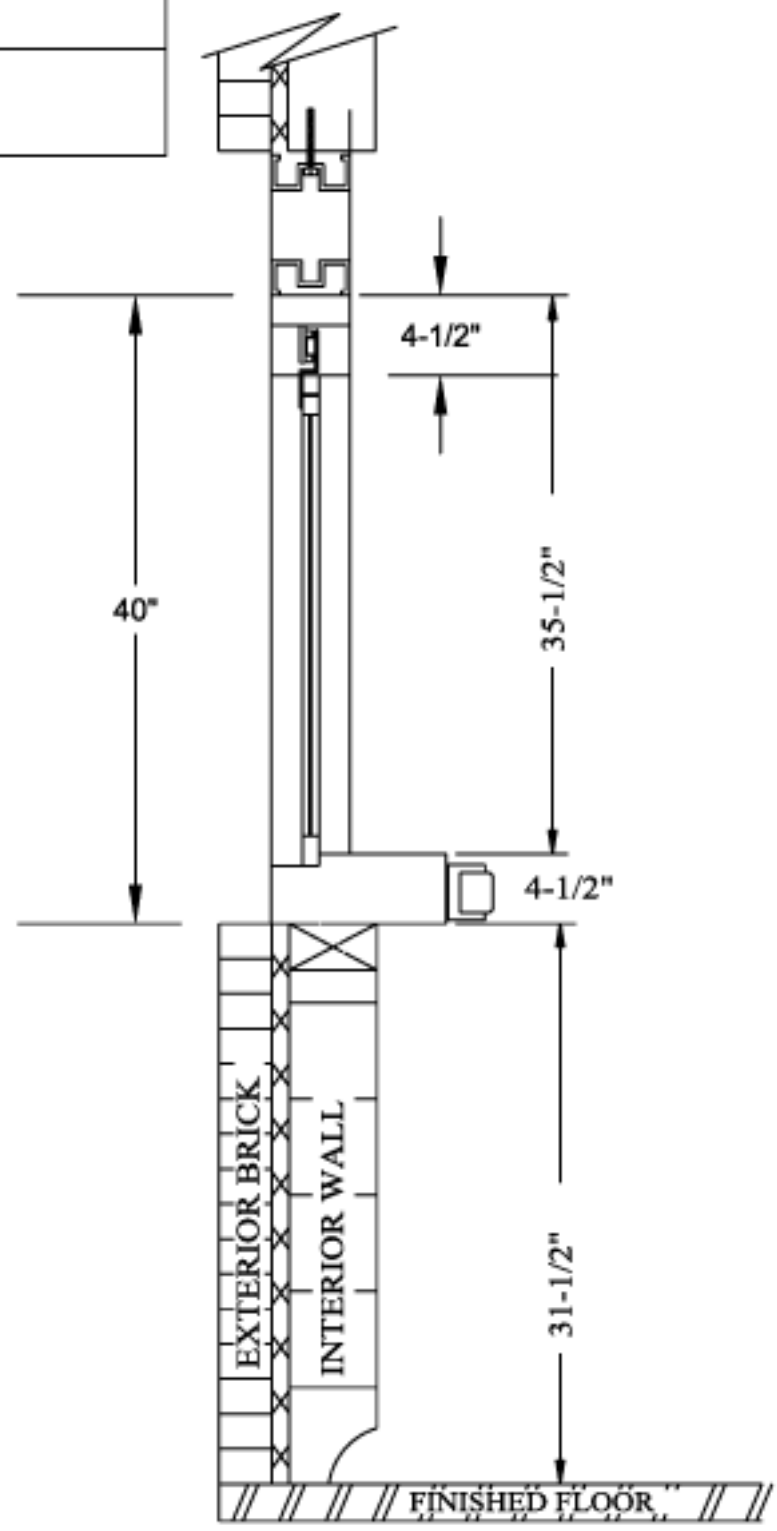

Rough Opening:
48-3/8" (W) X 40-3/8" (H)

Actual Dimension:
48" (W) X 40" (H)

Service Opening:
16-1/2"(W) X 30-1/2"(H)

NOTE: THIS DRAWING EMBODIES A CONFIDENTIAL PROPRIETARY DESIGN ORIGINATED AND OWNED BY QUIKSERV CORP., AND IS SUBMITTED UNDER A CONFIDENTIAL RELATIONSHIP. ALL PATENT, MANUFACTURING, SALE RIGHTS REGARDING THE SAME ARE RESERVED EXCEPT TO THE EXTENT RIGHTS ARE EXPRESSLY GRANTED TO OTHERS. THE RECIPIENT AGREES BY ACCEPTING THESE DRAWINGS NOT TO SUPPLY OR DISCLOSE ANY INFORMATION REGARDING THEM TO ANY UNAUTHORIZED PERSON.