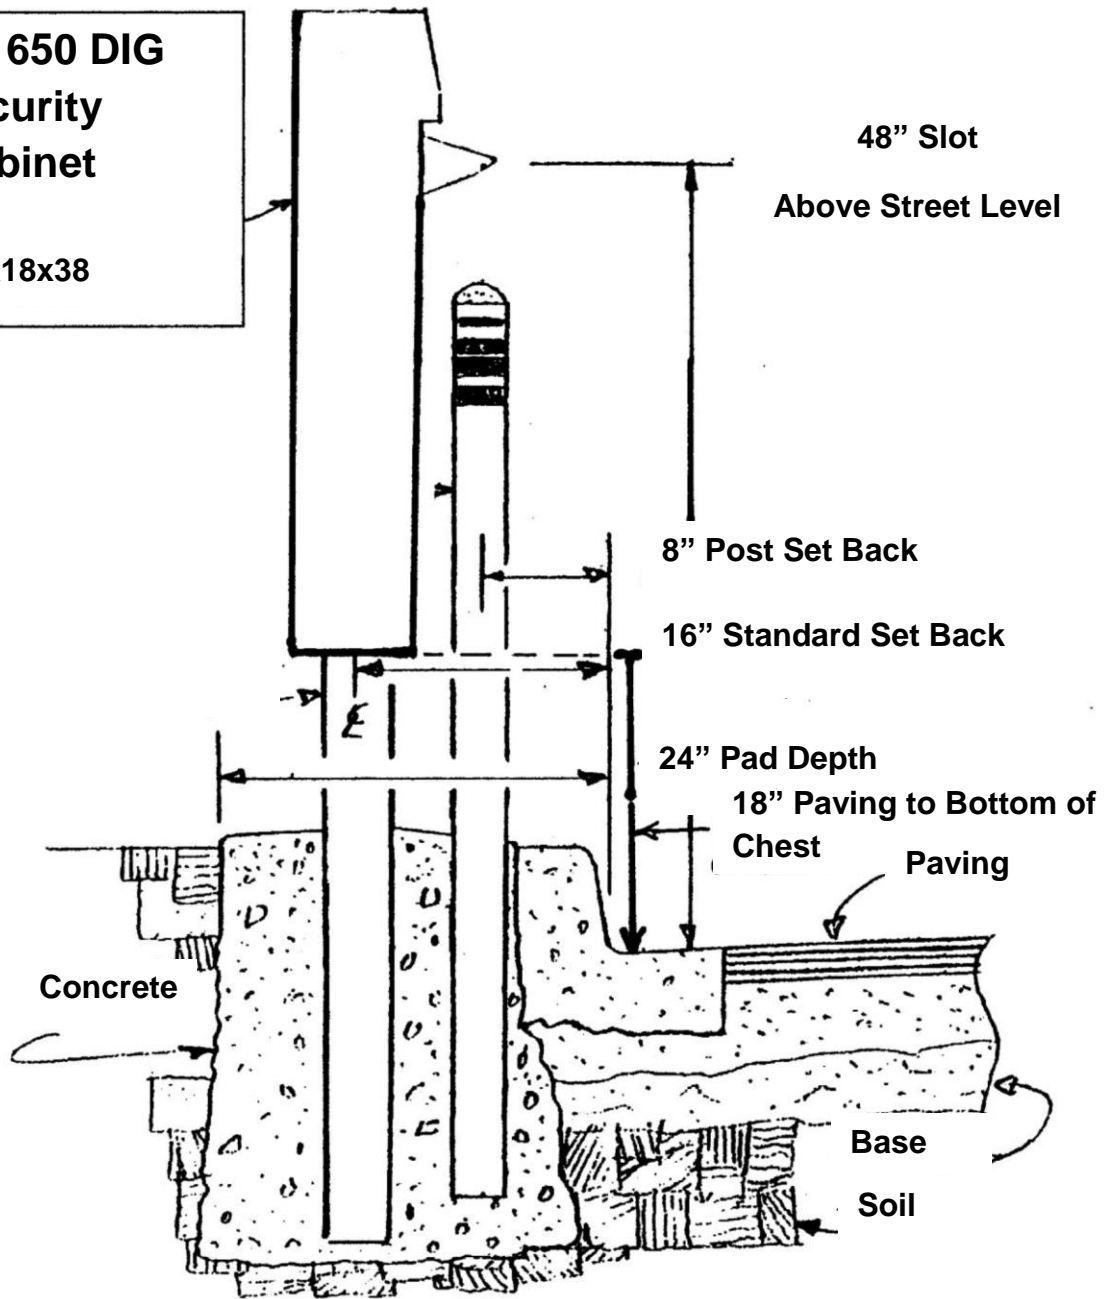

**Model 650 DIG  
Security  
Cabinet**

12x18x38

---

**Model AS-650 DIG Side View Curbside**

---

**Interbank-Equipment Div of Interbank-Exchange, LLC  
P. O. Box 632  
Black Canyon City, AZ 85324**