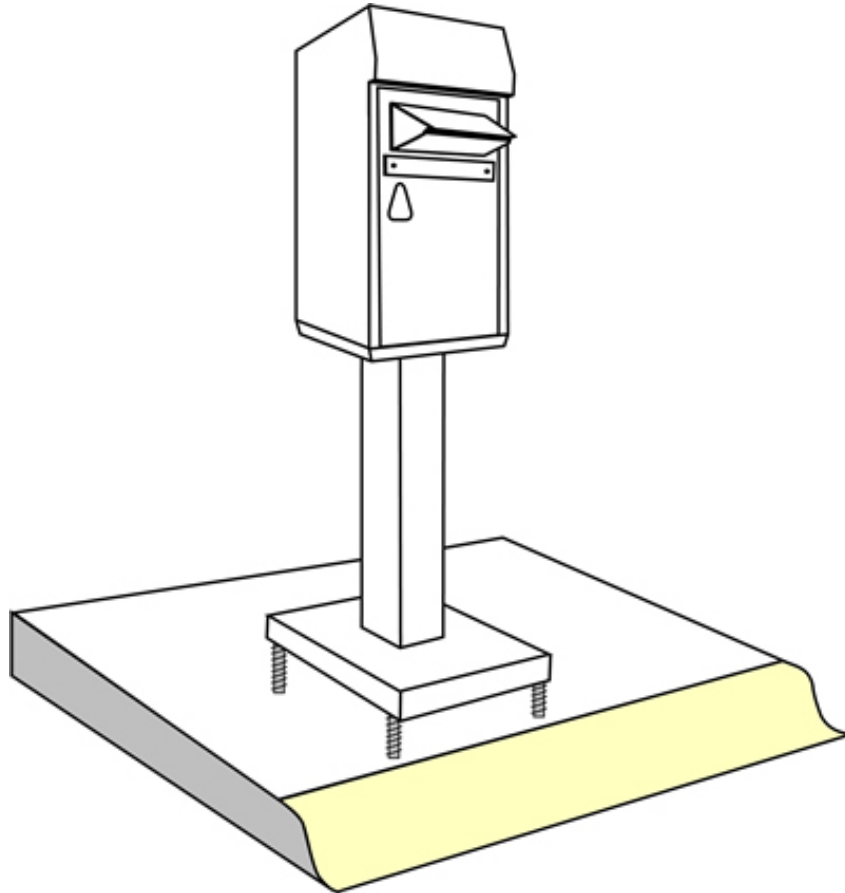

P. O. Box 632
Black Canyon City, Arizona 85324
(623) 465-9899 - (866) 286-4400
www.interbank-equipment.com

Model 400 DOC – Drive Up On Concrete Payment Drop Box

The pedestal base is 12x12x30 inches high and the 4 hole pattern is 1/2D x 9 inches on center. The cabinet is 12x8x22 inches high.

Model 400 OC utilizes a "surface mount" concept which causes the slot height to be at the ADA accepted height of 45 inches from the base of the pedestal.